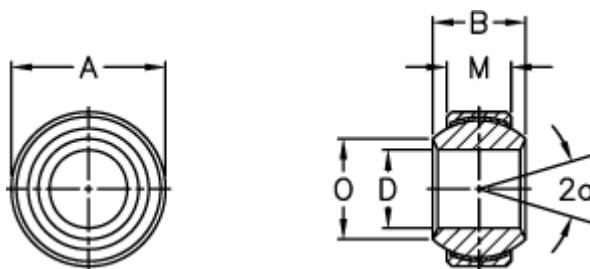

# Data Sheet

Article number: 03422040

Description: Fluro Rod end GXSW 4 RR

## Measures

A	= 12	Size	= 4
a (degrees)	= 14	Static load C0 (kN)	= 9.5
B	= 7	Weight	= 4
D	= 4		
Dynamic load C (kN)	= 5.7		
M	= 5.25		
O	= 6.5		
Permissible rpm	= 700		